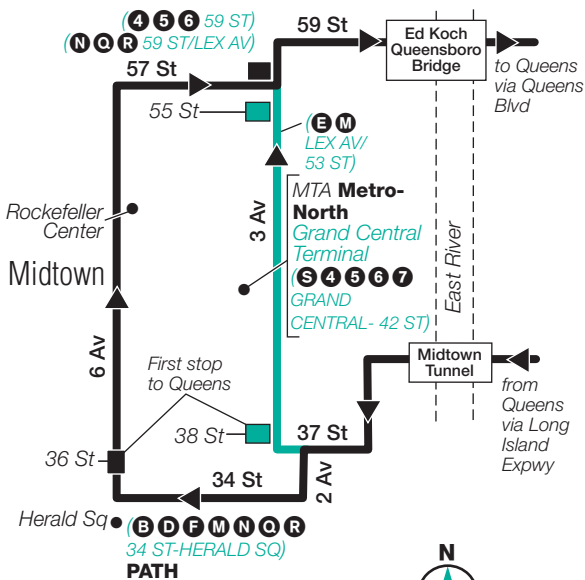

Stops in Manhattan – 3 Av Service

Pick-Up Only

3 Av & 38 St
3 Av & 44 St
3 Av & 50 St
3 Av & 55 St

Stops in Queens

Drop-Off Only

Union Tpke & Main St
Union Tpke & 150 St
Union Tpke & Parsons Blvd
Union Tpke & 164 St
Union Tpke & 168 St
Union Tpke & Utopia Pkwy
Union Tpke & Chevy Chase St
Union Tpke & 193 St
Union Tpke & 211 St
Union Tpke & Bell Blvd
Union Tpke & 226 St
Union Tpke & 234 St
Union Tpke & Winchester Blvd
Union Tpke & 248 St
Union Tpke & 252 St
Union Tpke & 260 St
Union Tpke & 265 St
Union Tpke & 271 St
Lakeville Rd & Union Tpke
Lakeville Rd & Long Island
Jewish Hospital
North Shore Towers Buildings 3-2-1

Manhattan

Queens

m_qm001_13035_cs

QM1 LEGEND

- Terminal
- 3 Av Terminal
- 3 Av Service

(6) STATION NAME
 Subway Connection
 MTA **Metro-North**
 Railroad Station

QM5

Manhattan

QM5 LEGEND

■ Terminal

(4) STATION NAME
Subway Connection

MTA **Metro-North**
Railroad Station

■ 3 Av Terminal

— 3 Av Service

--- Part-time Service

QM6