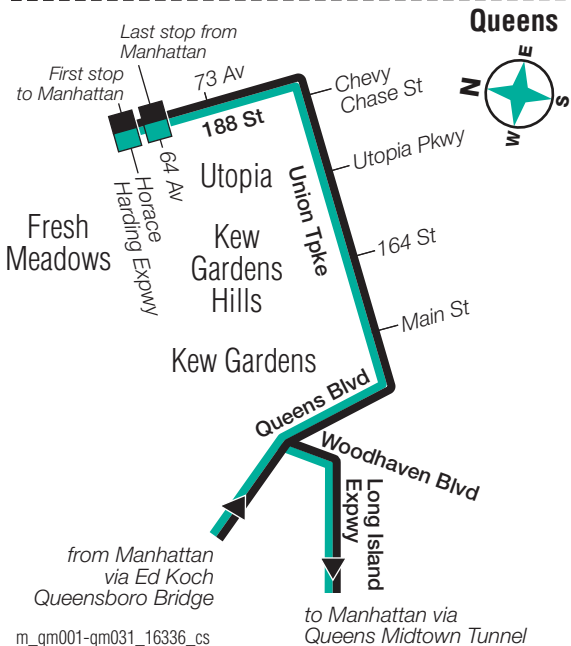

QM36 Bus Stops to Manhattan

Stops in Queens

Pick-Up Only

North Shore Towers in Front of
Building 3-2-1
Lakeville Rd at Long Island
Jewish Hospital
Union Tpke & Lakeville Rd
Union Tpke & 265 St
Union Tpke & 260 St
Union Tpke & Little Neck Pkwy
Union Tpke & 248 St
Union Tpke & Winchester Blvd
Union Tpke & 235 St
Union Tpke & 226 St
Union Tpke & Bell Blvd
Union Tpke & 211 St
Union Tpke & 193 St
Union Tpke & 188 St/187 St
Union Tpke & Utopia Pkwy
Union Tpke & 168 St
Union Tpke & 164 St
Union Tpke & Parsons Blvd
Union Tpke & 153 St
Union Tpke & Main St

Stops in Manhattan

(3 Av Service)

Drop-Off Only

3 Av & 38 St
3 Av & 44 St
3 Av & 50 St
3 Av & 55 St

QM36 Bus Stops to Lake Success

Stops in Manhattan

(3 Av Service)

Pick-Up Only

3 Av & 38 St
3 Av & 44 St
3 Av & 50 St
3 Av & 55 St

Stops in Queens

Drop-Off Only

Union Tpke & Main St
Union Tpke & 150 St
Union Tpke & Parsons Blvd
Union Tpke & 164 St
Union Tpke & 168 St
Union Tpke & Utopia Pkwy
Union Tpke & Chevy Chase St
Union Tpke & 193 St
Union Tpke & 211 St
Union Tpke & Bell Blvd
Union Tpke & 226 St
Union Tpke & 234 St
Union Tpke & Winchester Blvd
Union Tpke & 248 St
Union Tpke & 252 St
Union Tpke & 260 St
Union Tpke & 265 St
Union Tpke & 271 St
Lakeville Rd & Union Tpke
Lakeville Rd & Long Island
Jewish Hospital
North Shore Towers
Buildings 3-2-1