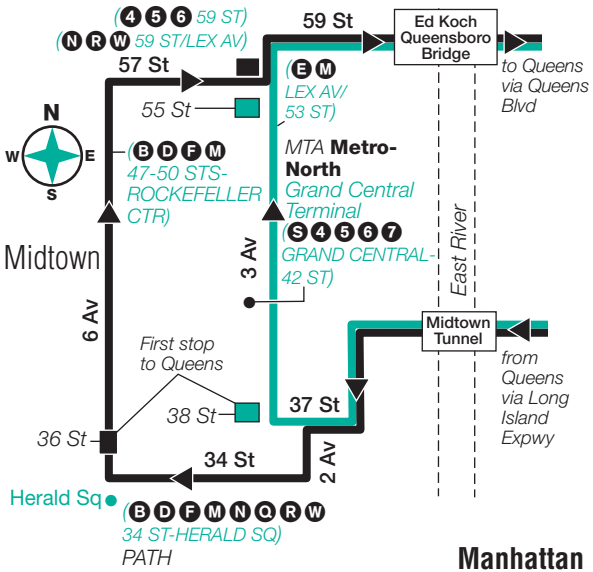

QM36 Bus Stops to Manhattan

Stops in Queens

Pick-Up Only

North Shore Towers in Front of
Building 3-2-1
Lakeville Rd at Long Island
Jewish Hospital
Union Tpke & Lakeville Rd
Union Tpke & 265 St
Union Tpke & 260 St
Union Tpke & Little Neck Pkwy
Union Tpke & 248 St
Union Tpke & Winchester Blvd
Union Tpke & 235 St
Union Tpke & 226 St
Union Tpke & Bell Blvd
Union Tpke & 211 St
Union Tpke & 193 St
Union Tpke & 188 St/187 St
Union Tpke & Utopia Pkwy
Union Tpke & 168 St
Union Tpke & 164 St
Union Tpke & Parsons Blvd
Union Tpke & 153 St
Union Tpke & Main St

Stops in Manhattan

(3 Av Service)

Drop-Off Only

3 Av & 38 St
3 Av & 44 St
3 Av & 50 St
3 Av & 55 St

QM36 Bus Stops to Lake Success

Stops in Manhattan

(3 Av Service)

Pick-Up Only

3 Av & 38 St
3 Av & 44 St
3 Av & 50 St
3 Av & 55 St

Stops in Queens

Drop-Off Only

Union Tpke & Main St
Union Tpke & 150 St
Union Tpke & Parsons Blvd
Union Tpke & 164 St
Union Tpke & 168 St
Union Tpke & Utopia Pkwy
Union Tpke & Chevy Chase St
Union Tpke & 193 St
Union Tpke & 211 St
Union Tpke & Bell Blvd
Union Tpke & 226 St
Union Tpke & 234 St
Union Tpke & Winchester Blvd
Union Tpke & 248 St
Union Tpke & 252 St
Union Tpke & 260 St
Union Tpke & 265 St
Union Tpke & 271 St
Lakeville Rd & Union Tpke
Lakeville Rd & Long Island
Jewish Hospital
North Shore Towers
Buildings 3-2-1