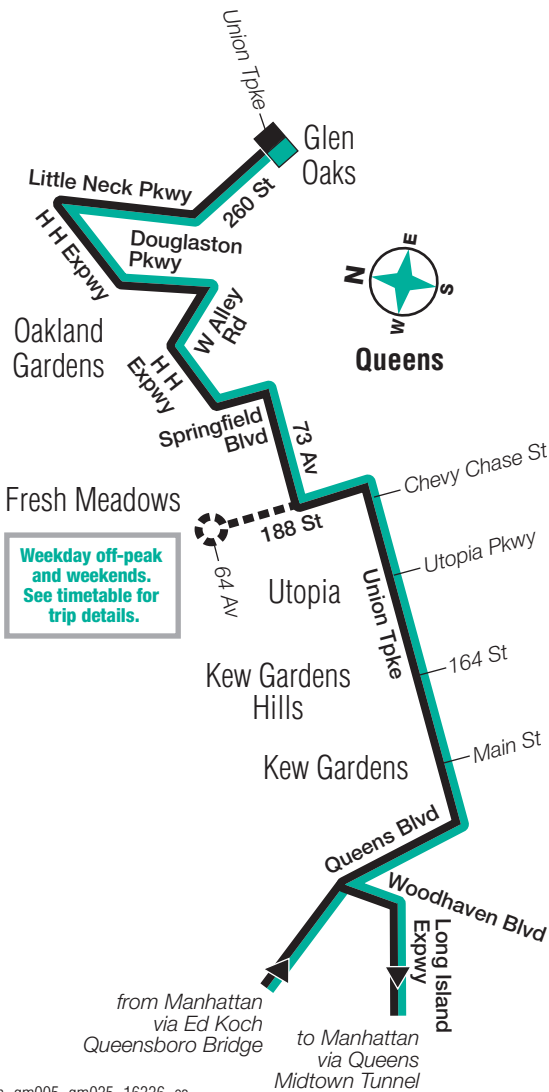

m_qm005_qm035_16336_cs

QM5/QM35 MAP LEGEND

- QM5 Terminal
- QM35 Terminal
- QM5 6 Av Service
- QM35 3 Av Service
- Part-time Service
- **(4)** STATION NAME
- Subway Connection
- Point of Interest

MTA **Metro-North**
Railroad Station