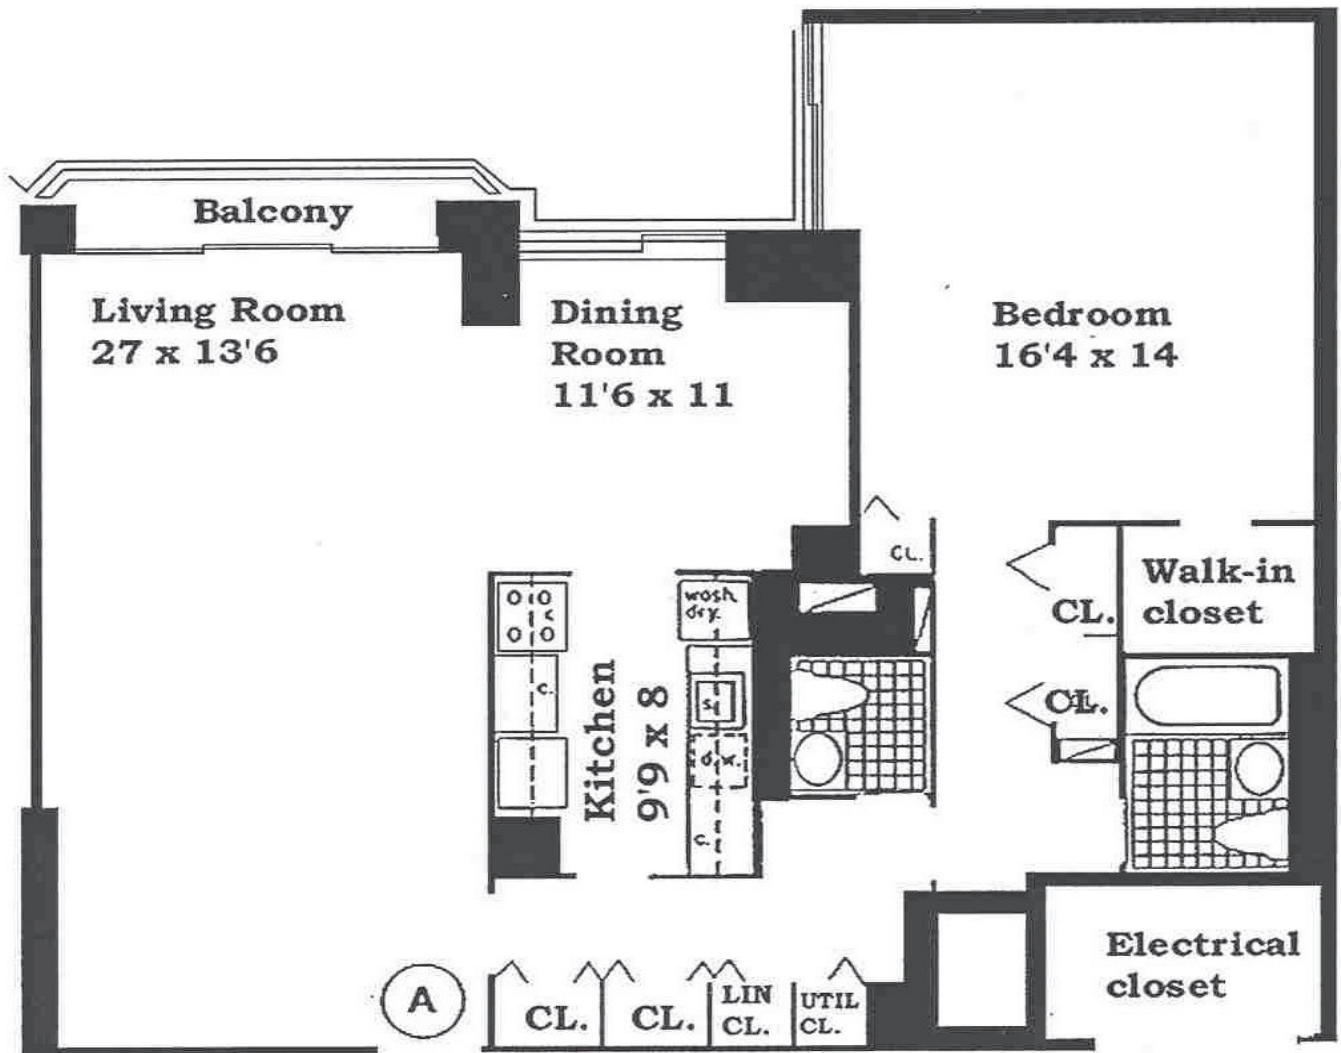

Charles H. Greenthal Property Sales at North Shore Towers

Linda Rappaport
On-Site Real Estate Broker
(718) 423-3130 Fax (718) 423-1403
LRappaport@greenthal.com
NSTowers.com

Floor Plan: A 1-21

Square Feet: 1,074

Floors 1 thru 21

*All dimensions are approximate. Some residences may have been altered and do not conform to this basic floor plan.