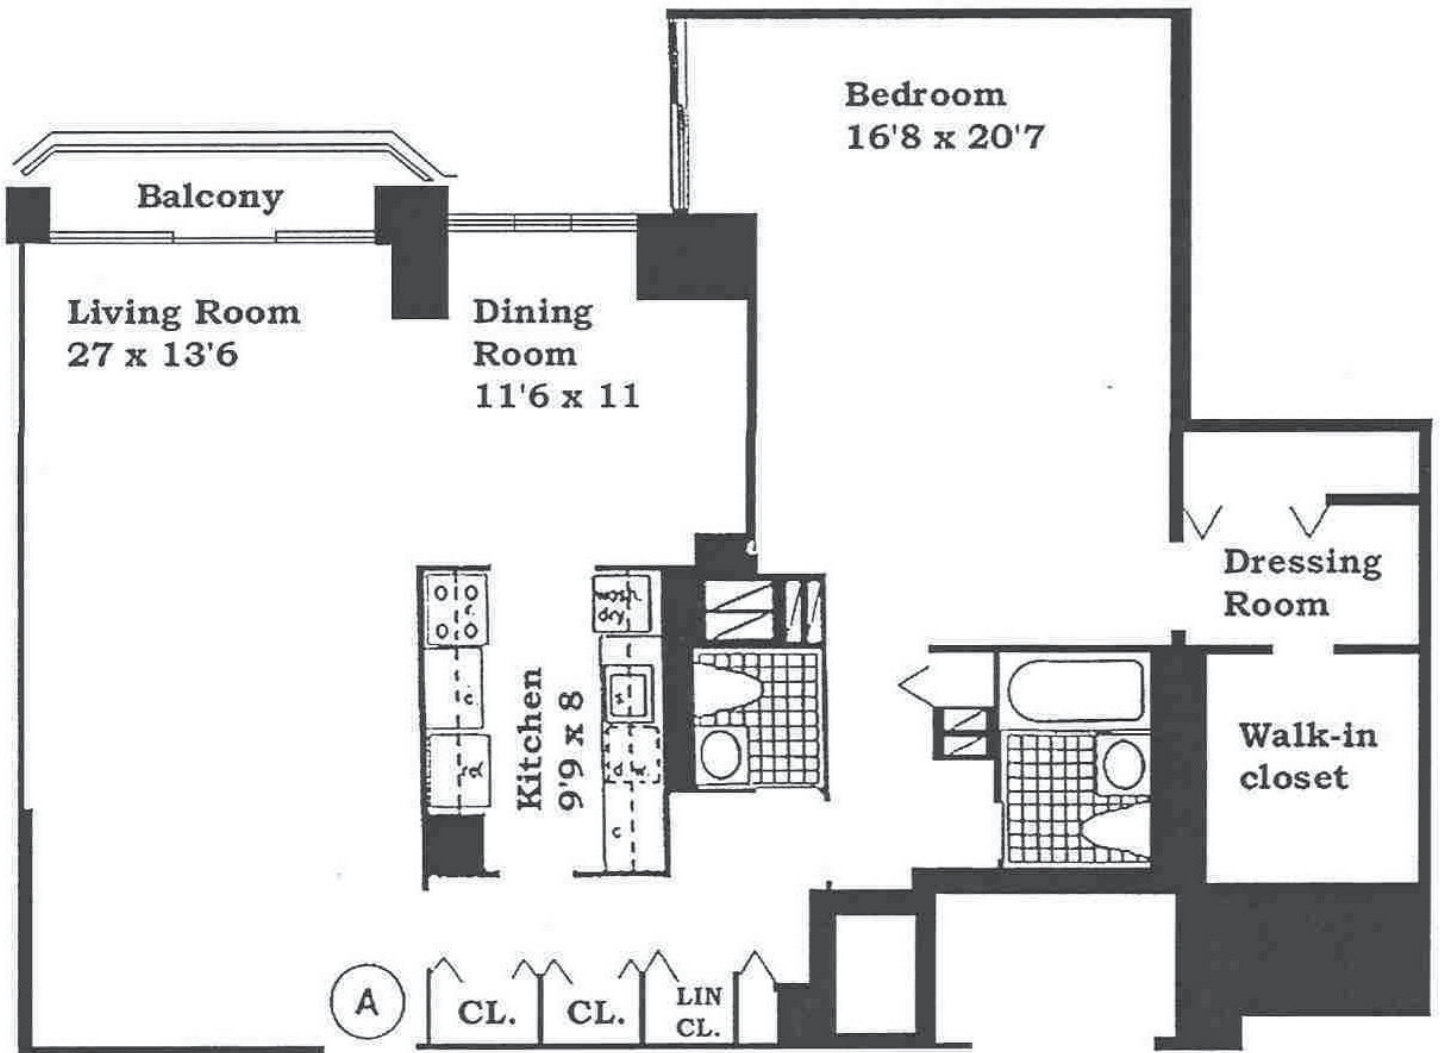

Charles H. Greenthal Property Sales at North Shore Towers

Linda Rappaport
On-Site Real Estate Broker
(718) 423-3130 Fax (718) 423-1403
LRappaport@greenthal.com
NSTowers.com

Floor Plan: A 11-33

Square Feet: 1,173

Floors 22 thru 33

*All dimensions are approximate. Some residences may have been altered and do not conform to this basic floor plan.