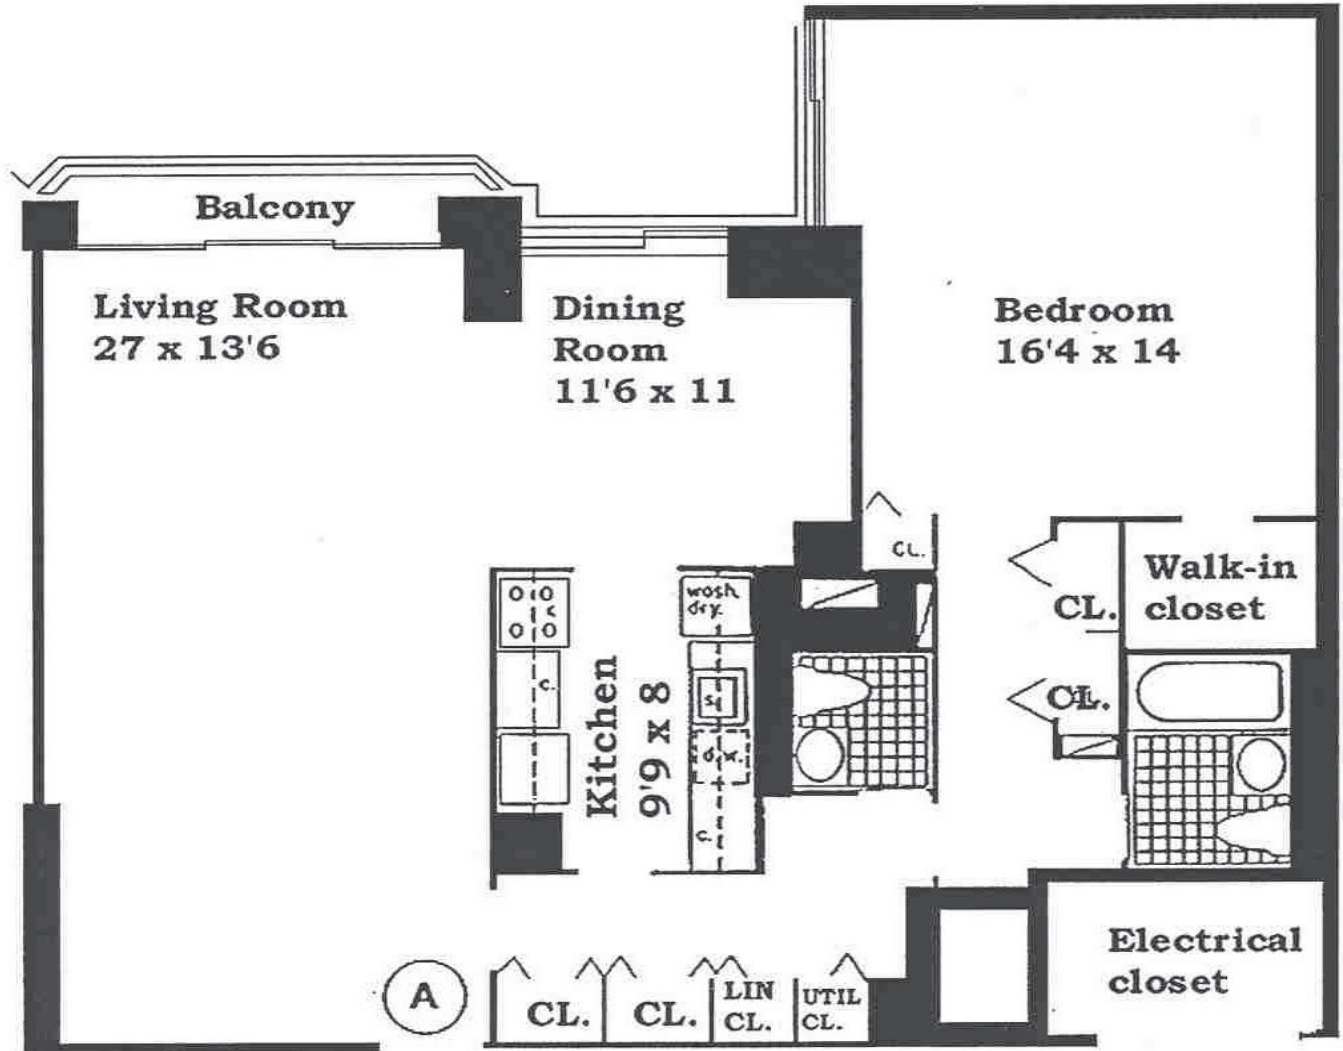

# Charles H. Greenthal Property Sales at North Shore Towers

Linda Rappaport  
On-Site Real Estate Broker  
(718) 423-3130 Fax (718) 423-1403  
LRappaport@greenthal.com  
NSTowers.com

Floor Plan: B 1-10

Square Feet: 1,074

Floors 1 thru 21

\*All dimensions are approximate. Some residences may have been altered and do not conform to this basic floor plan.