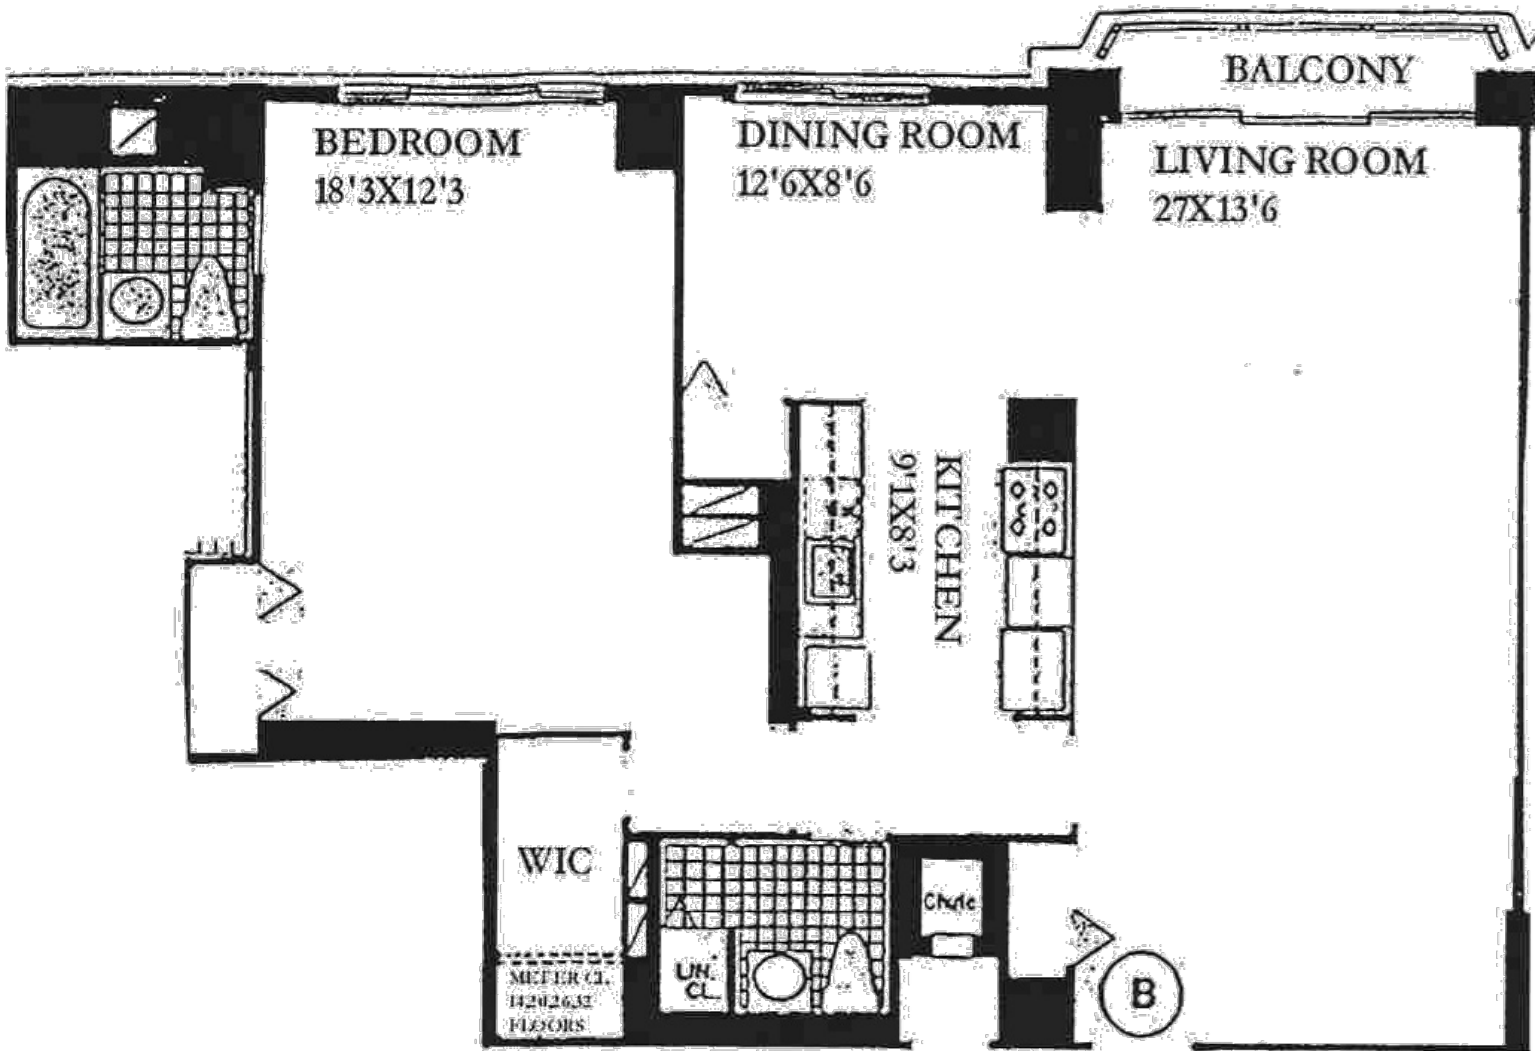

Charles H. Greenthal Property Sales at North Shore Towers

Linda Rappaport
On-Site Real Estate Broker
(718) 423-3130 Fax (718) 423-1403
LRappaport@greenthal.com
NSTowers.com

Floor Plan: B 11-33

Square Feet: 985

*All dimensions are approximate. Some residences may have been altered and do not conform to this basic floor plan.