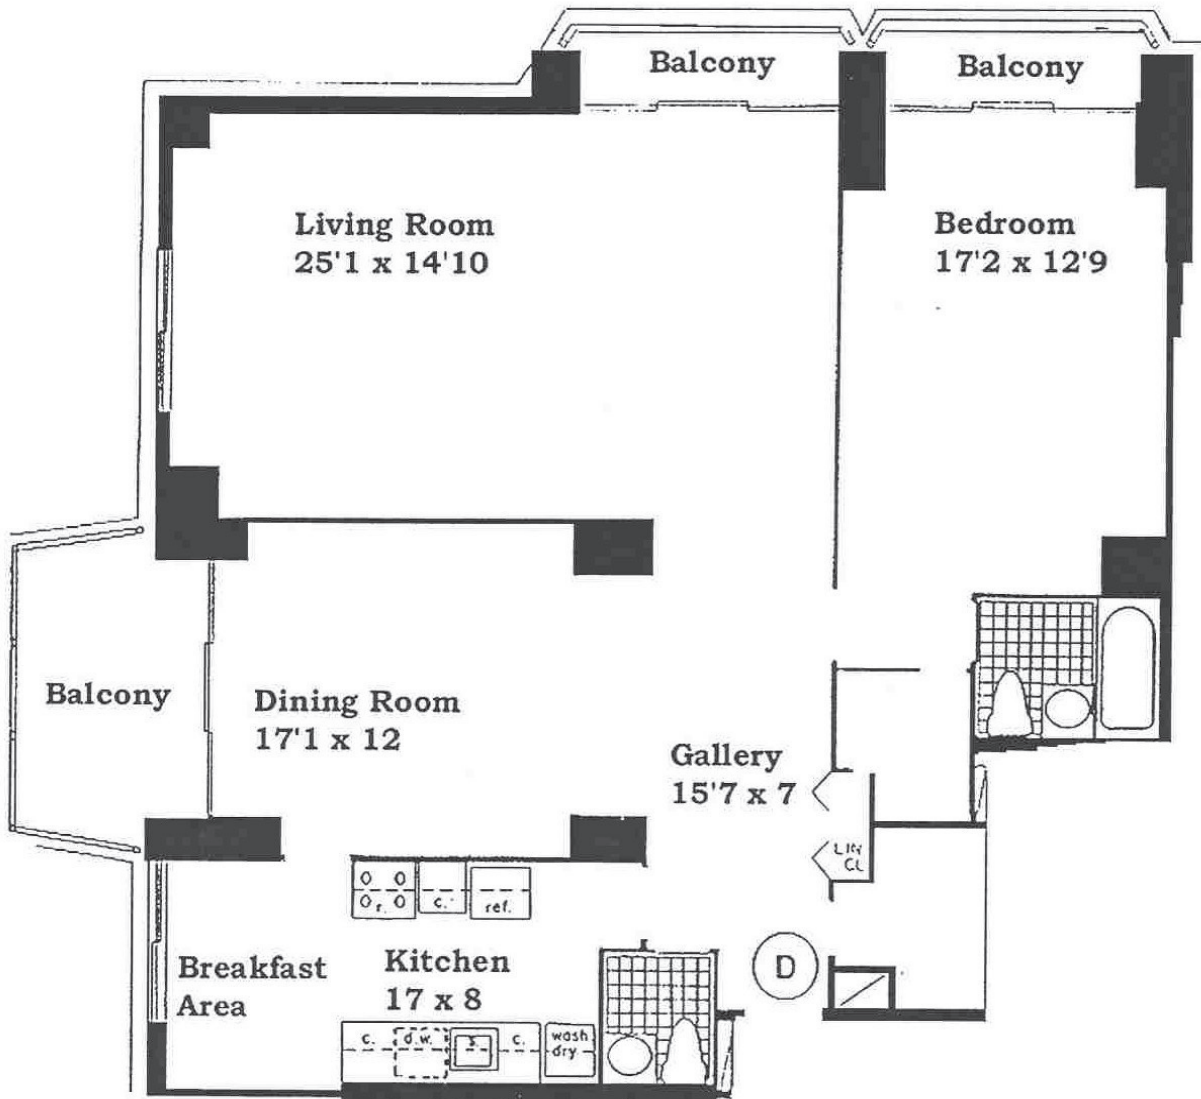

Charles H. Greenthal Property Sales at North Shore Towers

Linda Rappaport
On-Site Real Estate Broker
(718) 423-3130 Fax (718) 423-1403
LRappaport@greenthal.com
NSTowers.com

Floor Plan: D 1-10

Square Feet: 1,213

*All dimensions are approximate. Some residences may have been altered and do not conform to this basic floor plan.