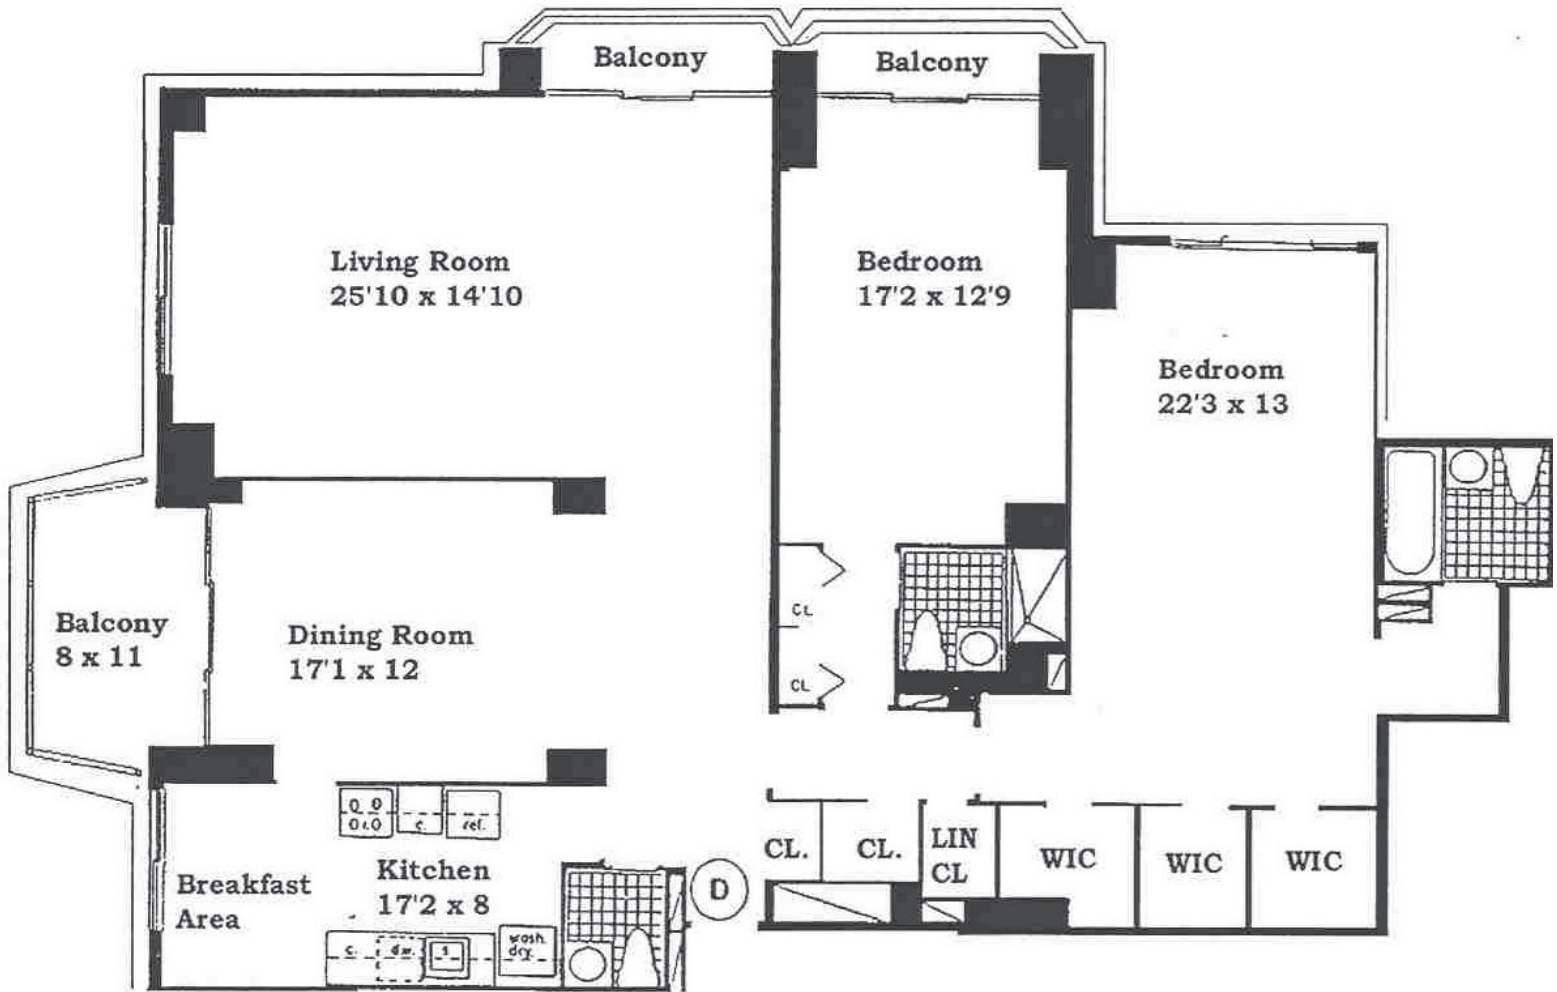

Charles H. Greenthal Property Sales at North Shore Towers

Linda Rappaport
On-Site Real Estate Broker
(718) 423-3130 Fax (718) 423-1403
LRappaport@greenthal.com
NSTowers.com

Floor Plan: D 11-33

Square Feet: 1,719

Floors 11 thru 33

*All dimensions are approximate. Some residences may have been altered and do not conform to this basic floor plan.