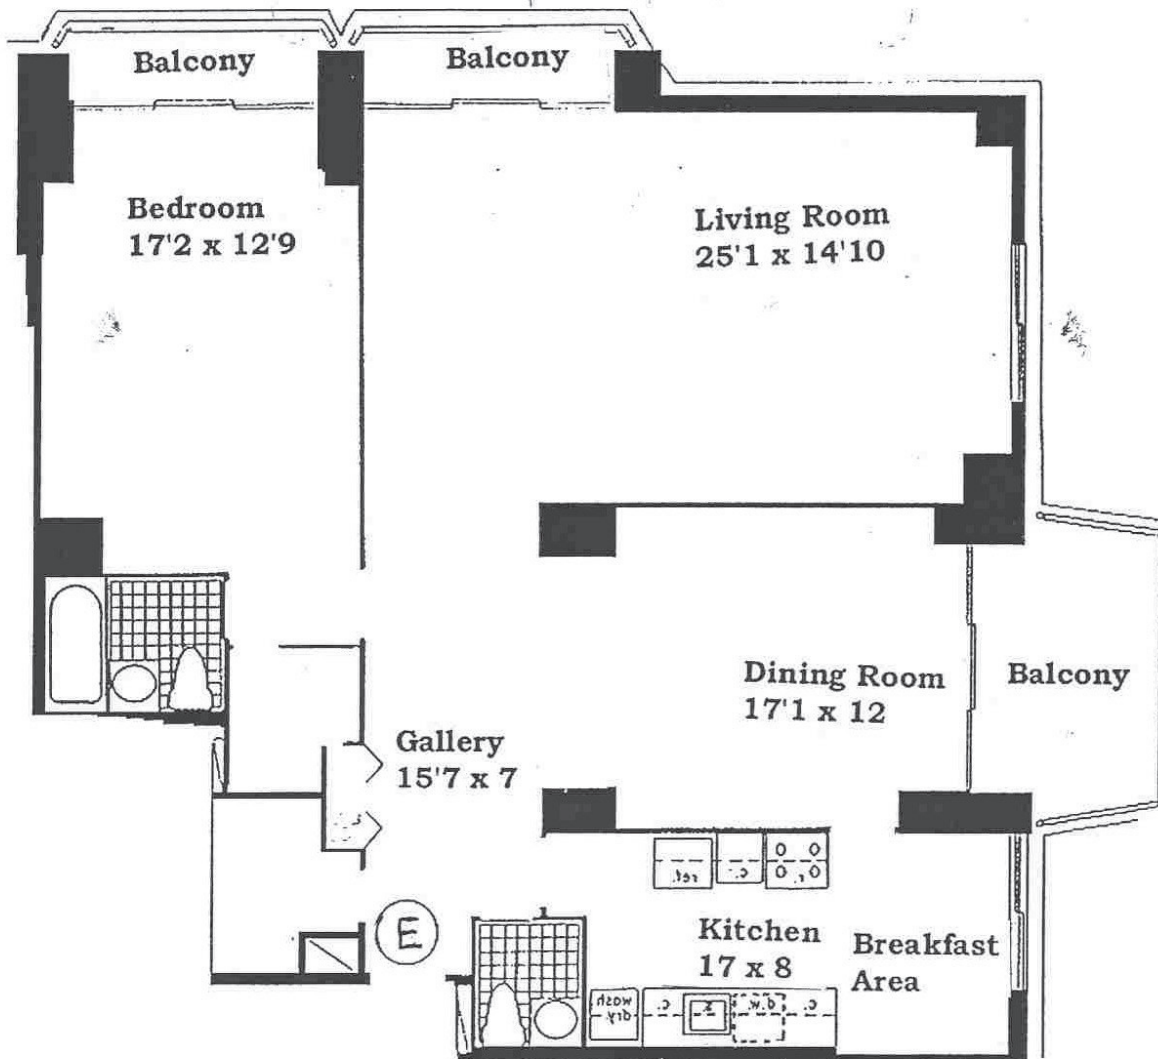

Charles H. Greenthal Property Sales at North Shore Towers

Linda Rappaport
On-Site Real Estate Broker
(718) 423-3130 Fax (718) 423-1403
LRappaport@greenthal.com
NSTowers.com

Floor Plan: E 1-10

Square Feet: 1,211

*All dimensions are approximate. Some residences may have been altered and do not conform to this basic floor plan.