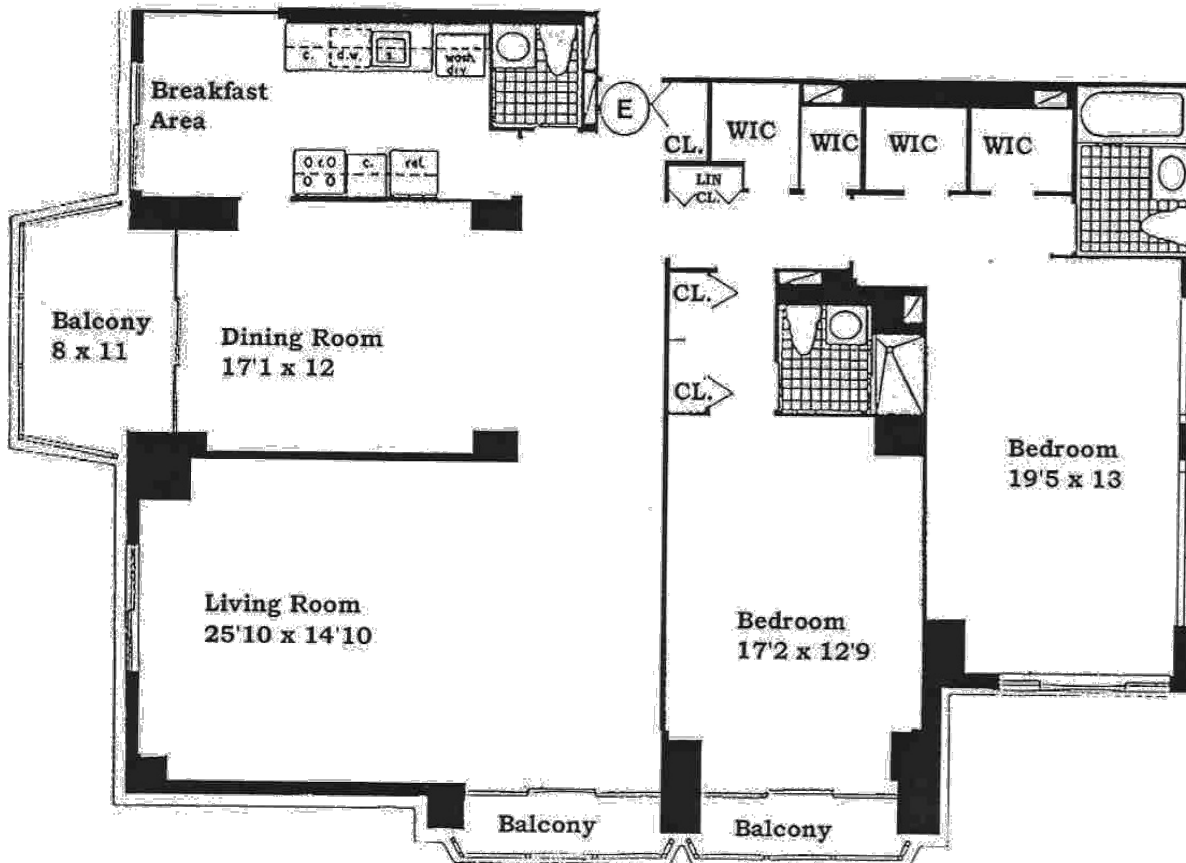

Charles H. Greenthal Property Sales at North Shore Towers

Linda Rappaport
On-Site Real Estate Broker
(718) 423-3130 Fax (718) 423-1403
LRappaport@greenthal.com
NSTowers.com

Floor Plan: E 11-33

Square Feet: 1,622

*All dimensions are approximate. Some residences may have been altered and do not conform to this basic floor plan.