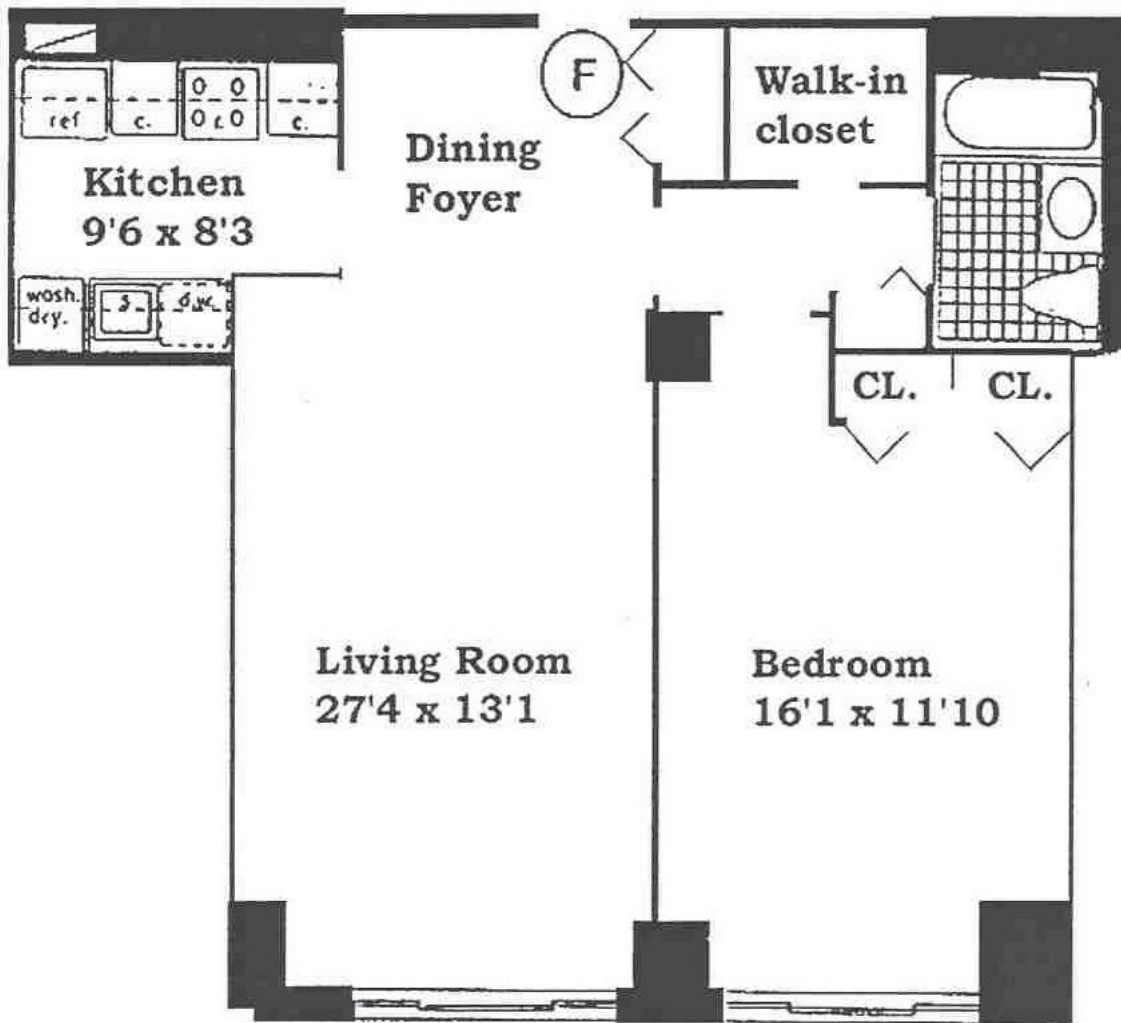

Charles H. Greenthal Property Sales at North Shore Towers

Linda Rappaport
On-Site Real Estate Broker
(718) 423-3130 Fax (718) 423-1403
LRappaport@greenthal.com
NSTowers.com

Floor Plan: F 1-10

Square Feet: 754

Floors 1 thru 10

*All dimensions are approximate. Some residences may have been altered and do not conform to this basic floor plan.