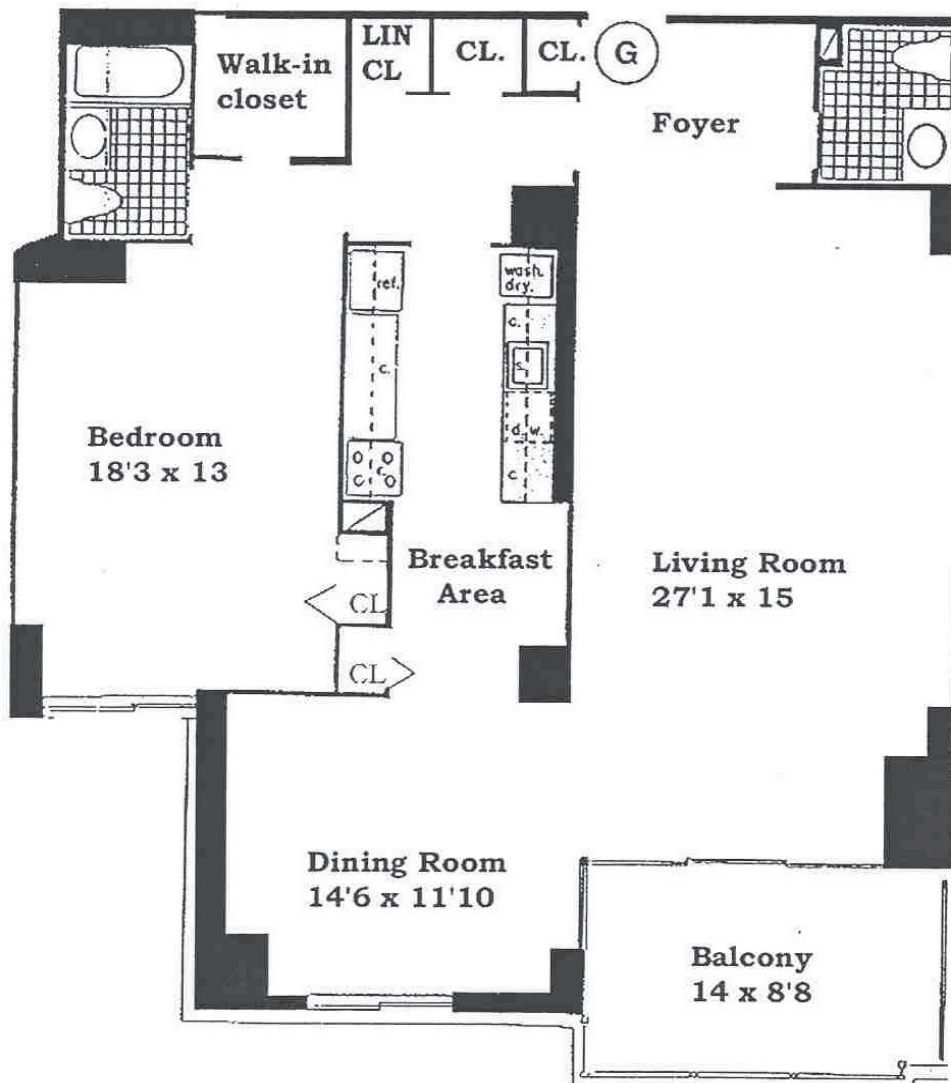

Charles H. Greenthal Property Sales at North Shore Towers

Linda Rappaport
On-Site Real Estate Broker
(718) 423-3130 Fax (718) 423-1403
LRappaport@greenthal.com
NSTowers.com

Floor Plan: G 1-10

Square Feet: 1,226

*All dimensions are approximate. Some residences may have been altered and do not conform to this basic floor plan.