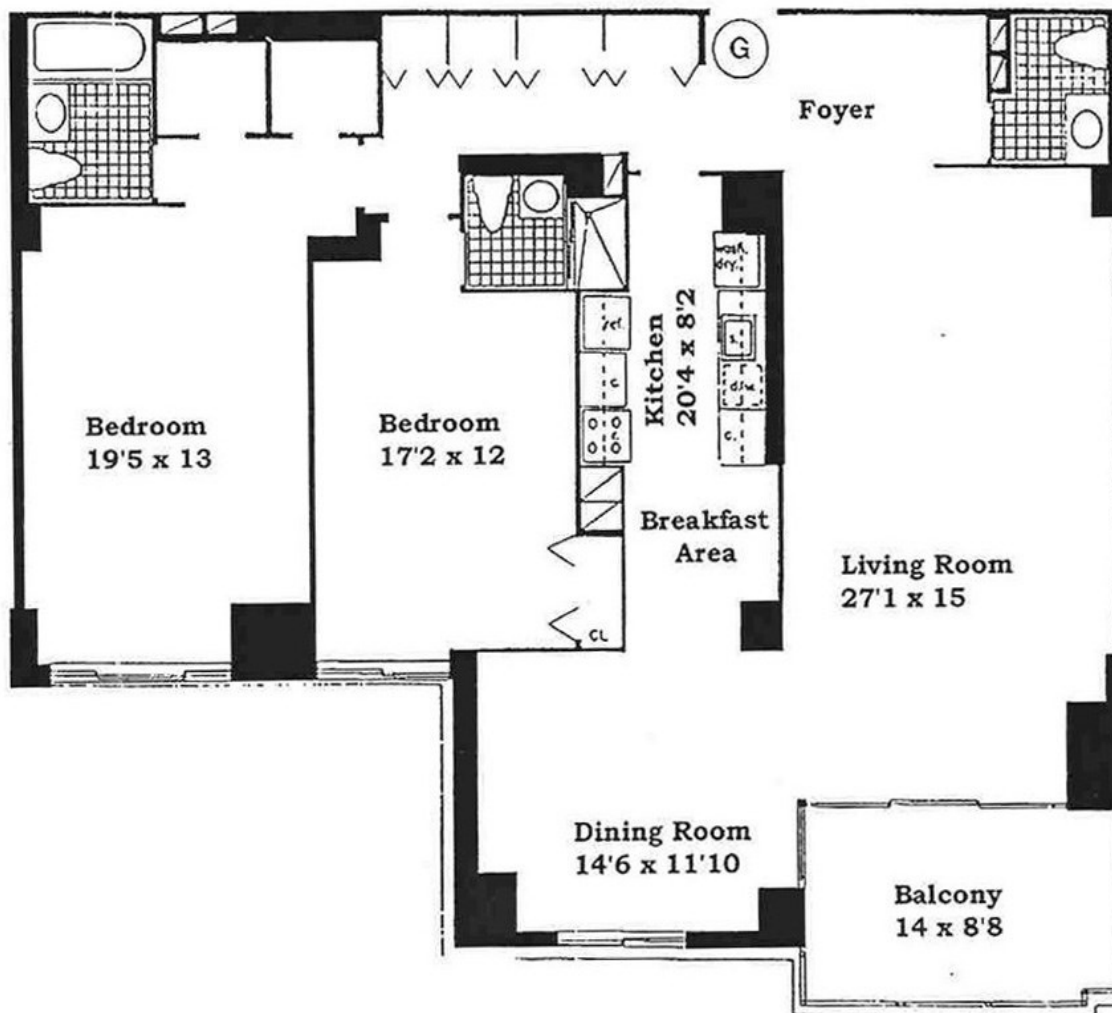

Charles H. Greenthal Property Sales at North Shore Towers

Linda Rappaport
On-Site Real Estate Broker
(718) 423-3130 Fax (718) 423-1403
LRappaport@greenthal.com
NSTowers.com

Floor Plan: G 11-33

Square Feet: 1,553

Floors 11 thru 33

*All dimensions are approximate. Some residences may have been altered and do not conform to this basic floor plan.