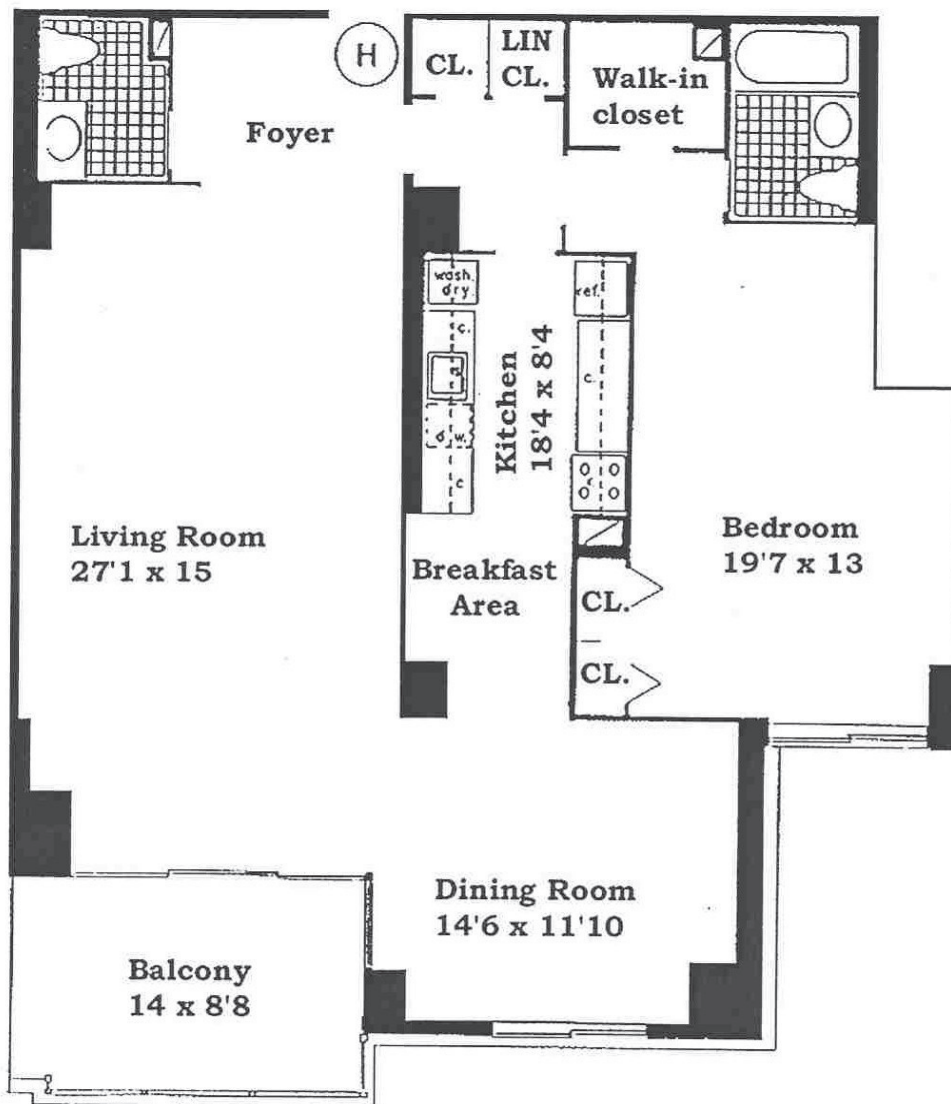

Charles H. Greenthal Property Sales at North Shore Towers

Linda Rappaport
On-Site Real Estate Broker
(718) 423-3130 Fax (718) 423-1403
LRappaport@greenthal.com
NSTowers.com

Floor Plan: H 1-10

Square Feet: 1,190

*All dimensions are approximate. Some residences may have been altered and do not conform to this basic floor plan.