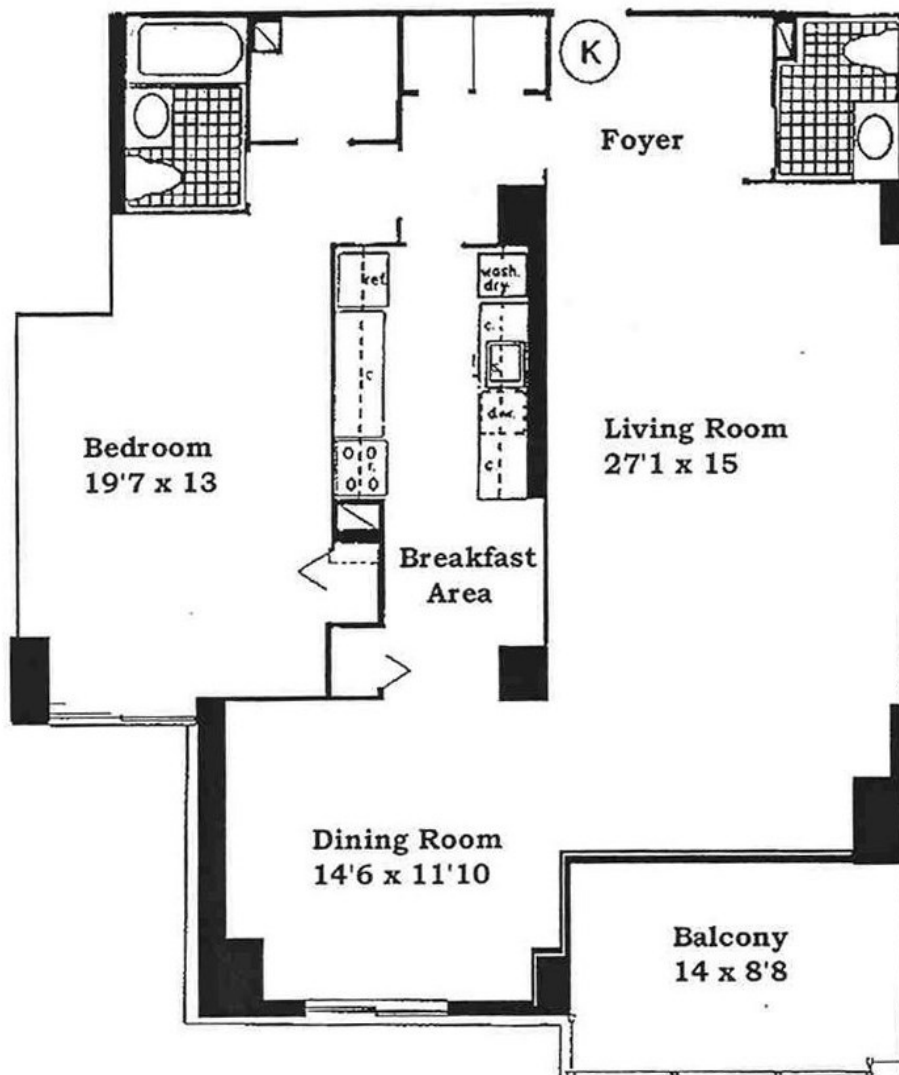

Charles H. Greenthal Property Sales at North Shore Towers

Linda Rappaport
On-Site Real Estate Broker
(718) 423-3130 Fax (718) 423-1403
LRappaport@greenthal.com
NSTowers.com

Floor Plan: K 1-10

Square Feet: 1,190

*All dimensions are approximate. Some residences may have been altered and do not conform to this basic floor plan.