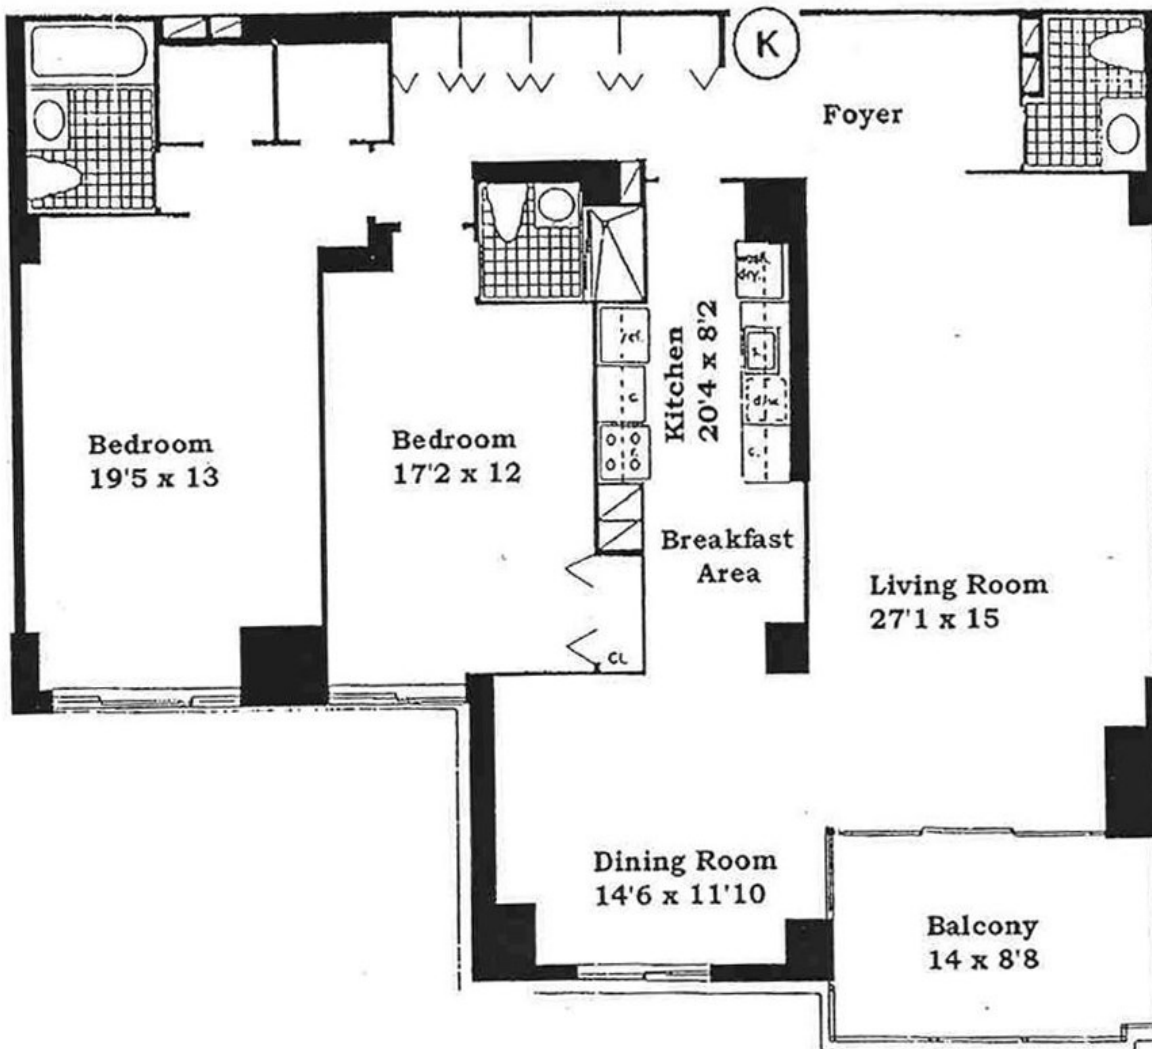

Charles H. Greenthal Property Sales at North Shore Towers

Linda Rappaport
On-Site Real Estate Broker
(718) 423-3130 Fax (718) 423-1403
LRappaport@greenthal.com
NSTowers.com

Floor Plan: K 11-33

Square Feet: 1,549

*All dimensions are approximate. Some residences may have been altered and do not conform to this basic floor plan.