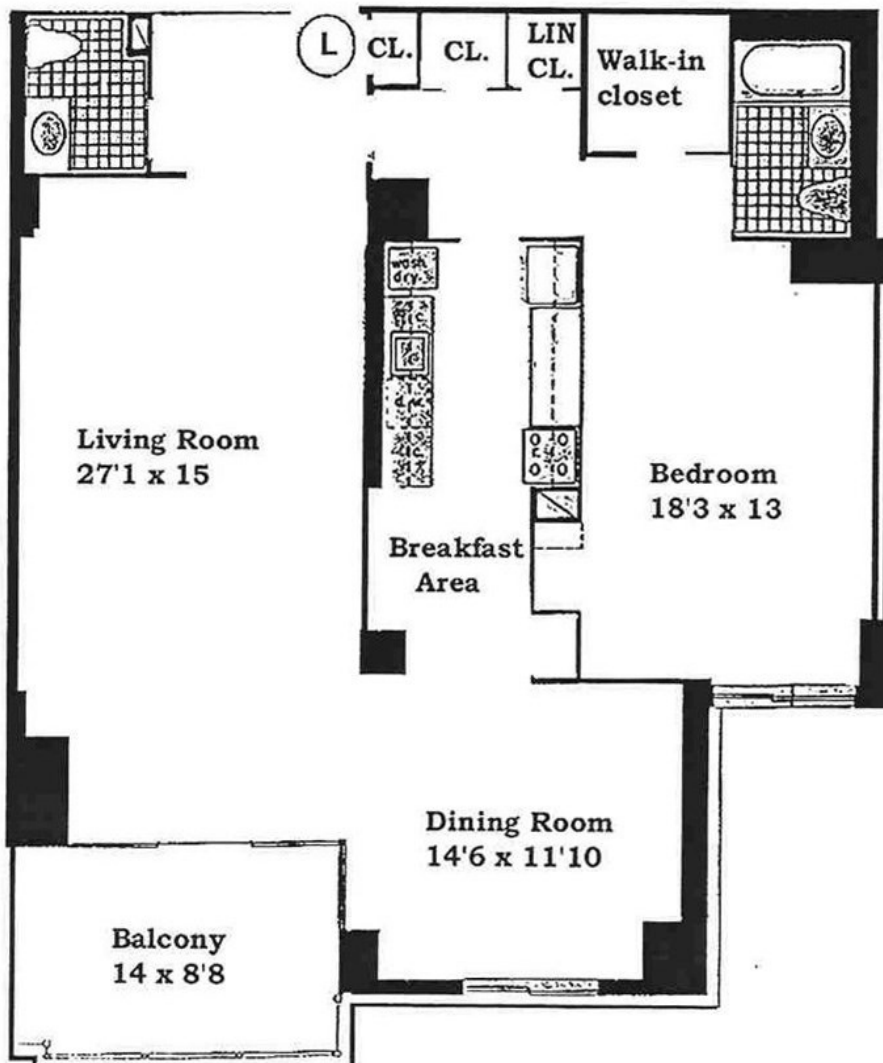

Charles H. Greenthal Property Sales at North Shore Towers

Linda Rappaport
On-Site Real Estate Broker
(718) 423-3130 Fax (718) 423-1403
LRappaport@greenthal.com
NSTowers.com

Floor Plan: L 1-10

Square Feet: 1,226

*All dimensions are approximate. Some residences may have been altered and do not conform to this basic floor plan.