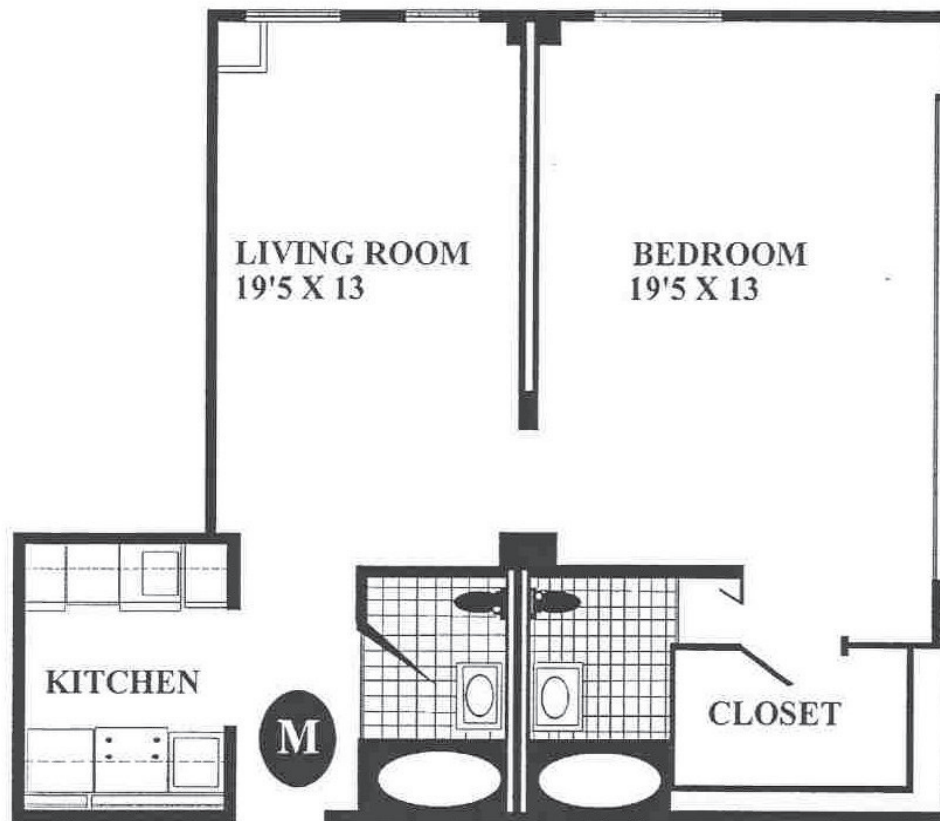

Charles H. Greenthal Property Sales at North Shore Towers

Linda Rappaport
On-Site Real Estate Broker
(718) 423-3130 Fax (718) 423-1403
LRappaport@greenthal.com
NSTowers.com

Floor Plan: M 11-33

Square Feet: 756

*All dimensions are approximate. Some residences may have been altered and do not conform to this basic floor plan.