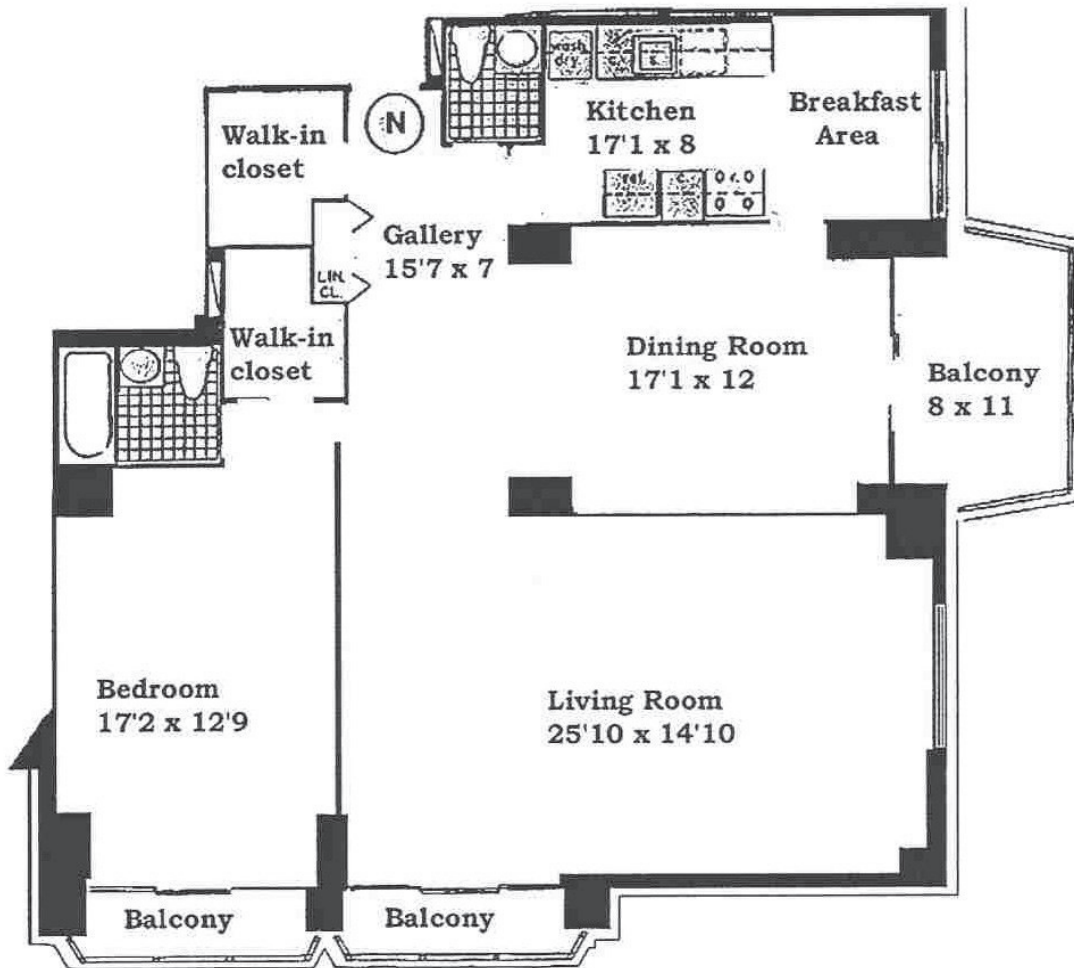

Charles H. Greenthal Property Sales at North Shore Towers

Linda Rappaport
On-Site Real Estate Broker
(718) 423-3130 Fax (718) 423-1403
LRappaport@greenthal.com
NSTowers.com

Floor Plan: N 1-10

Square Feet: 1,211

*All dimensions are approximate. Some residences may have been altered and do not conform to this basic floor plan.