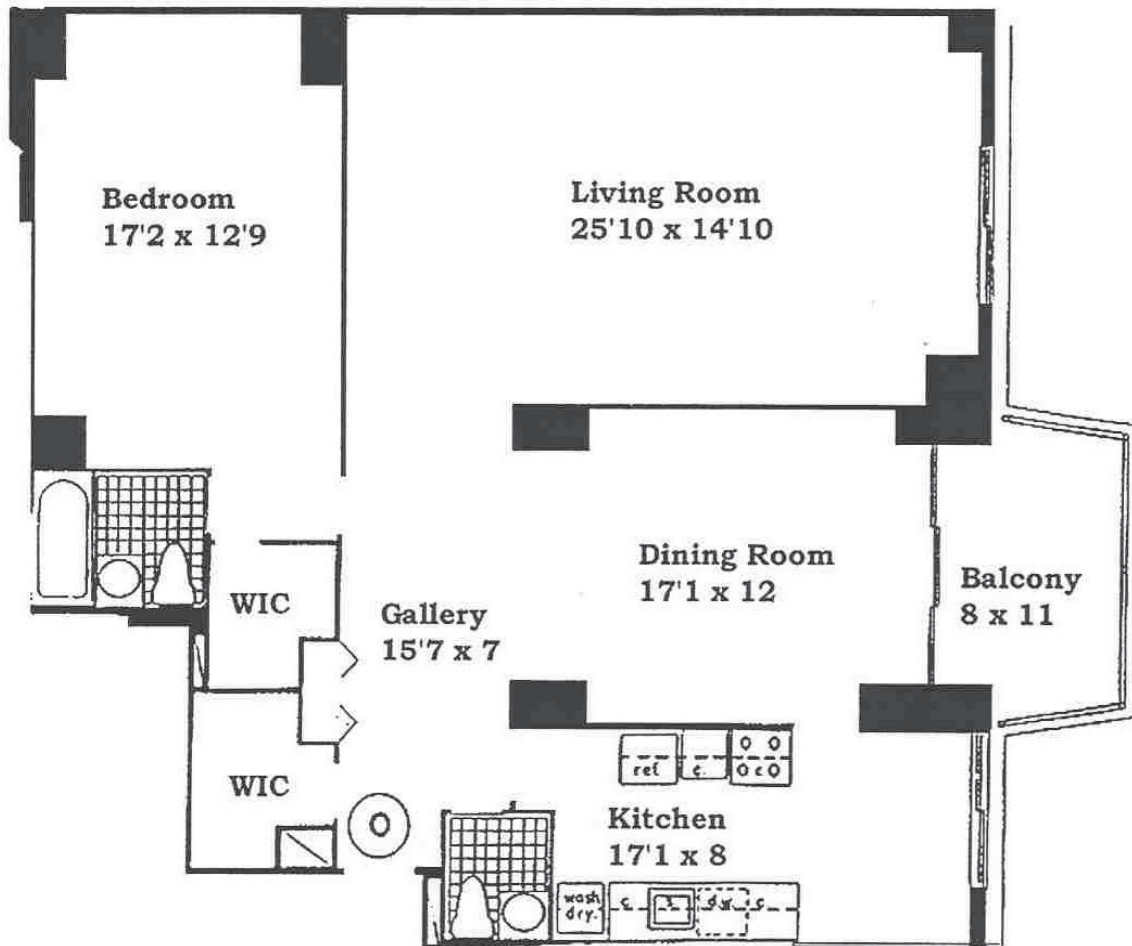

Charles H. Greenthal Property Sales at North Shore Towers

Linda Rappaport
On-Site Real Estate Broker
(718) 423-3130 Fax (718) 423-1403
LRappaport@greenthal.com
NSTowers.com

Floor Plan: O 1-10

Square Feet: 1,213

*All dimensions are approximate. Some residences may have been altered and do not conform to this basic floor plan.