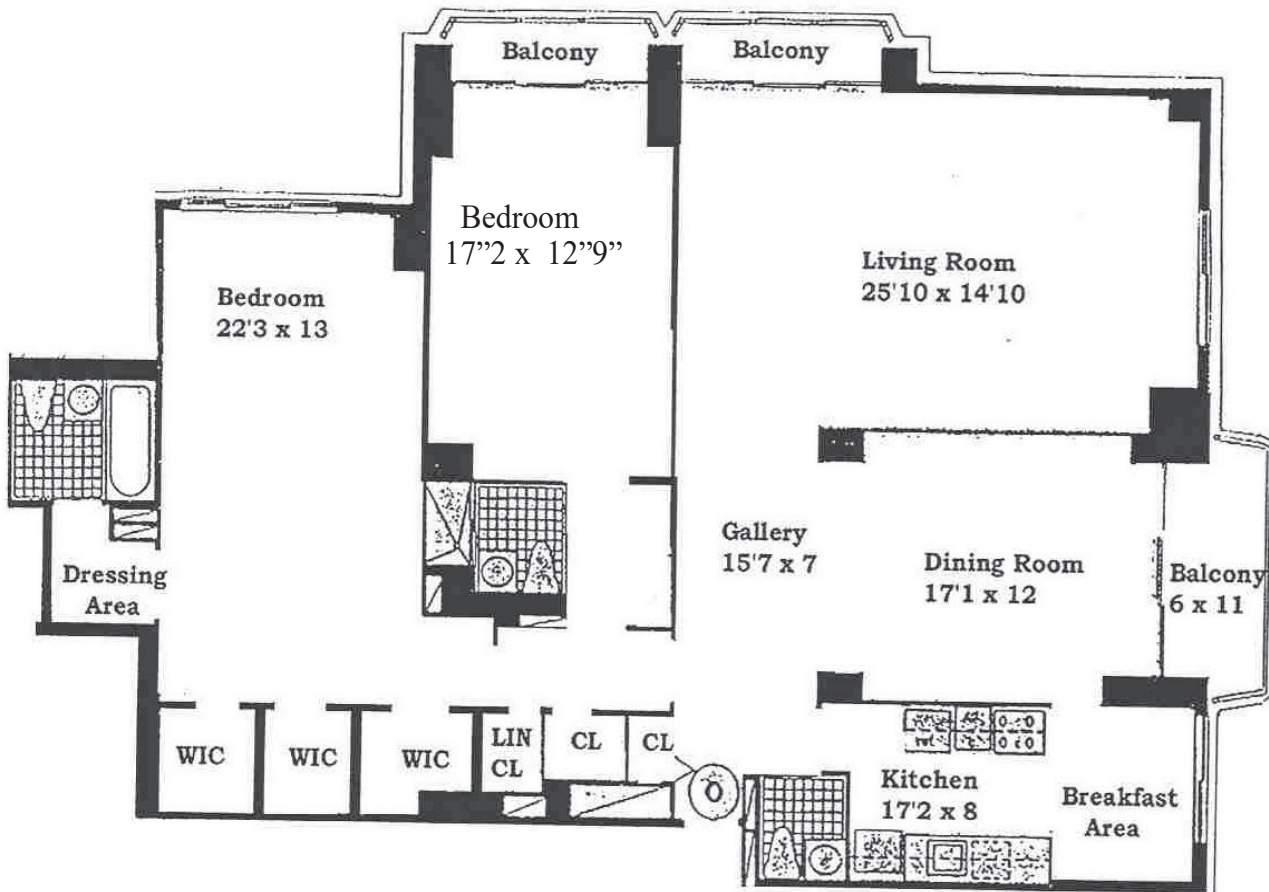

Charles H. Greenthal Property Sales at North Shore Towers

Linda Rappaport
On-Site Real Estate Broker
(718) 423-3130 Fax (718) 423-1403
LRappaport@greenthal.com
NSTowers.com

Floor Plan: O 11-33

Square Feet: 1,719

Floors 11 thru 33

*All dimensions are approximate. Some residences may have been altered and do not conform to this basic floor plan.