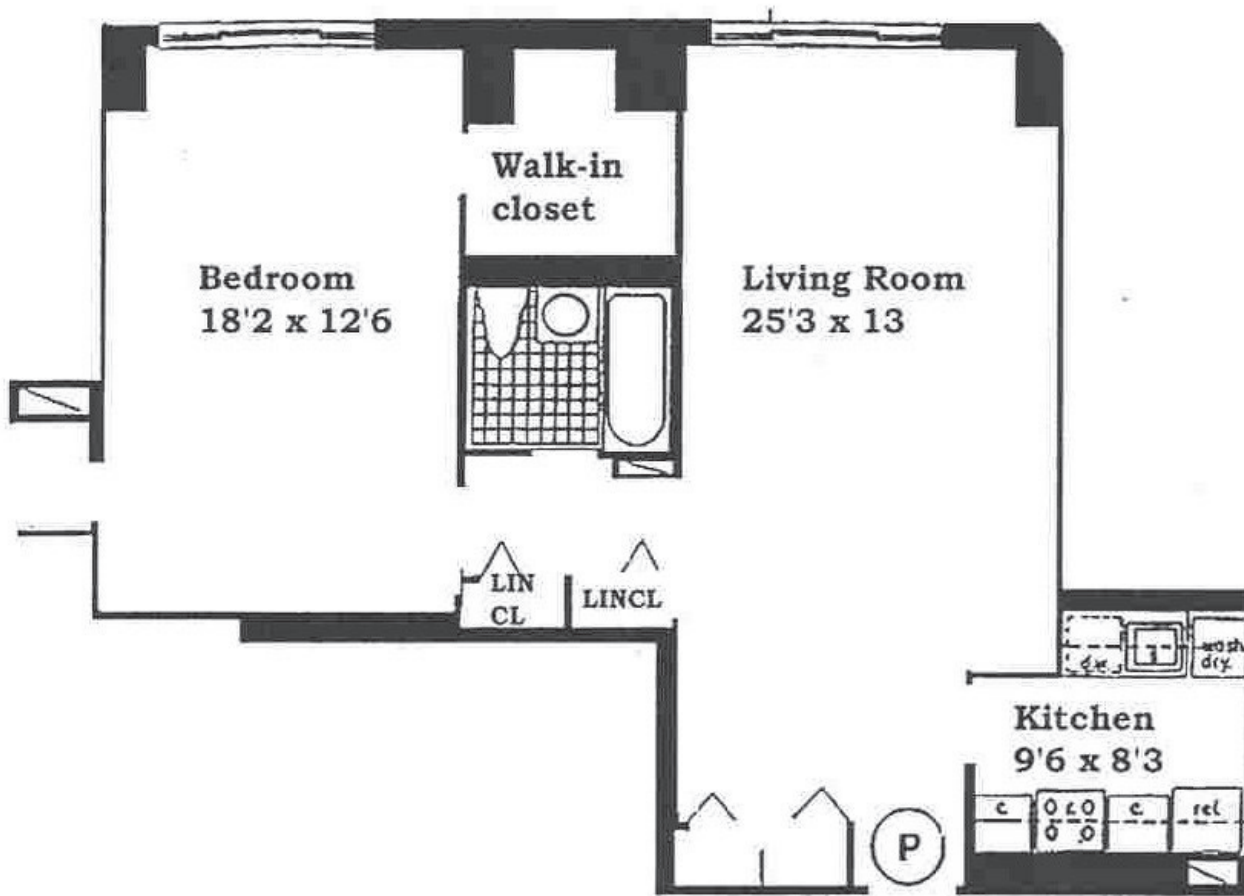

Charles H. Greenthal Property Sales at North Shore Towers

Linda Rappaport
On-Site Real Estate Broker
(718) 423-3130 Fax (718) 423-1403
LRappaport@greenthal.com
NSTowers.com

Floor Plan: P 1-10

Square Feet: 801

Floors 1 thru 10

*All dimensions are approximate. Some residences may have been altered and do not conform to this basic floor plan.