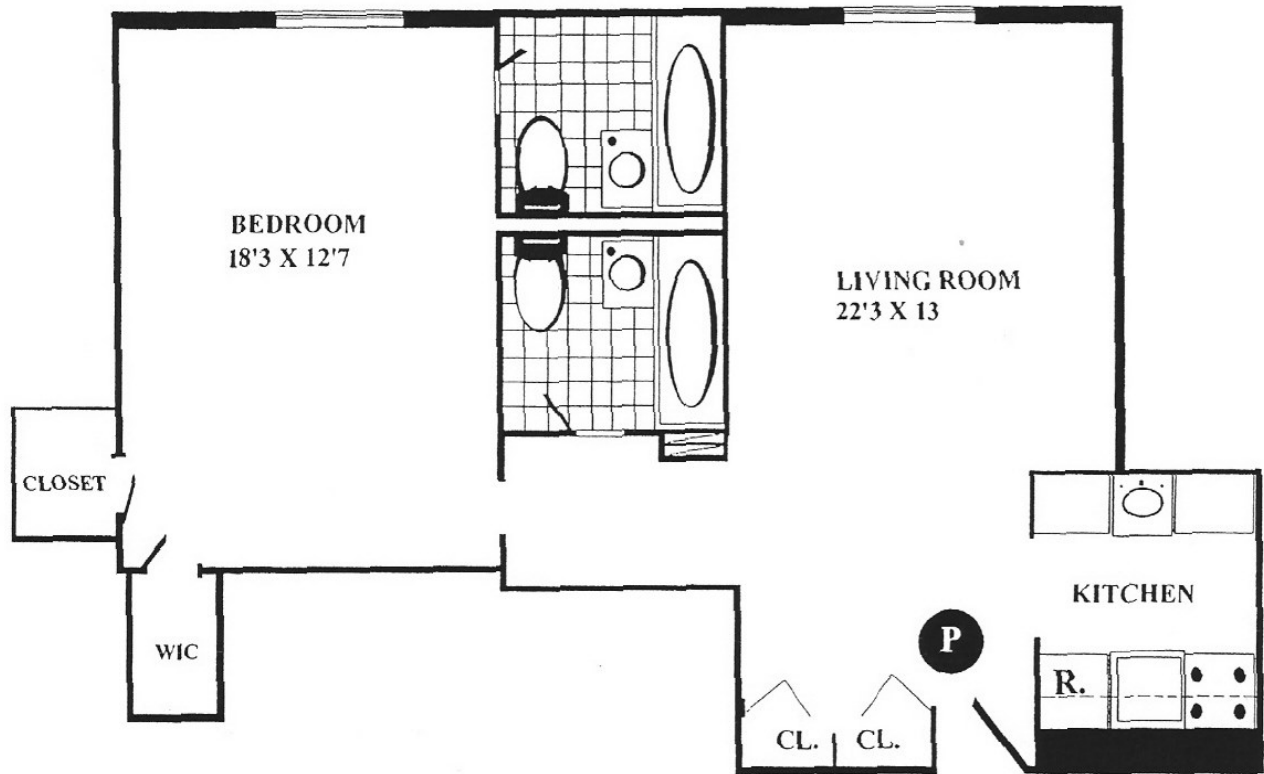

**Charles H. Greenthal Property Sales
at North Shore Towers**

Linda Rappaport
On-Site Real Estate Broker
(718) 423-3130 Fax (718) 423-1403
LRappaport@greenthal.com
NSTowers.com

Floor Plan: P 11-33

Square Feet: 827

Floors 11 thru 33

*All dimensions are approximate. Some residences may have been altered and do not conform to this basic floor plan.