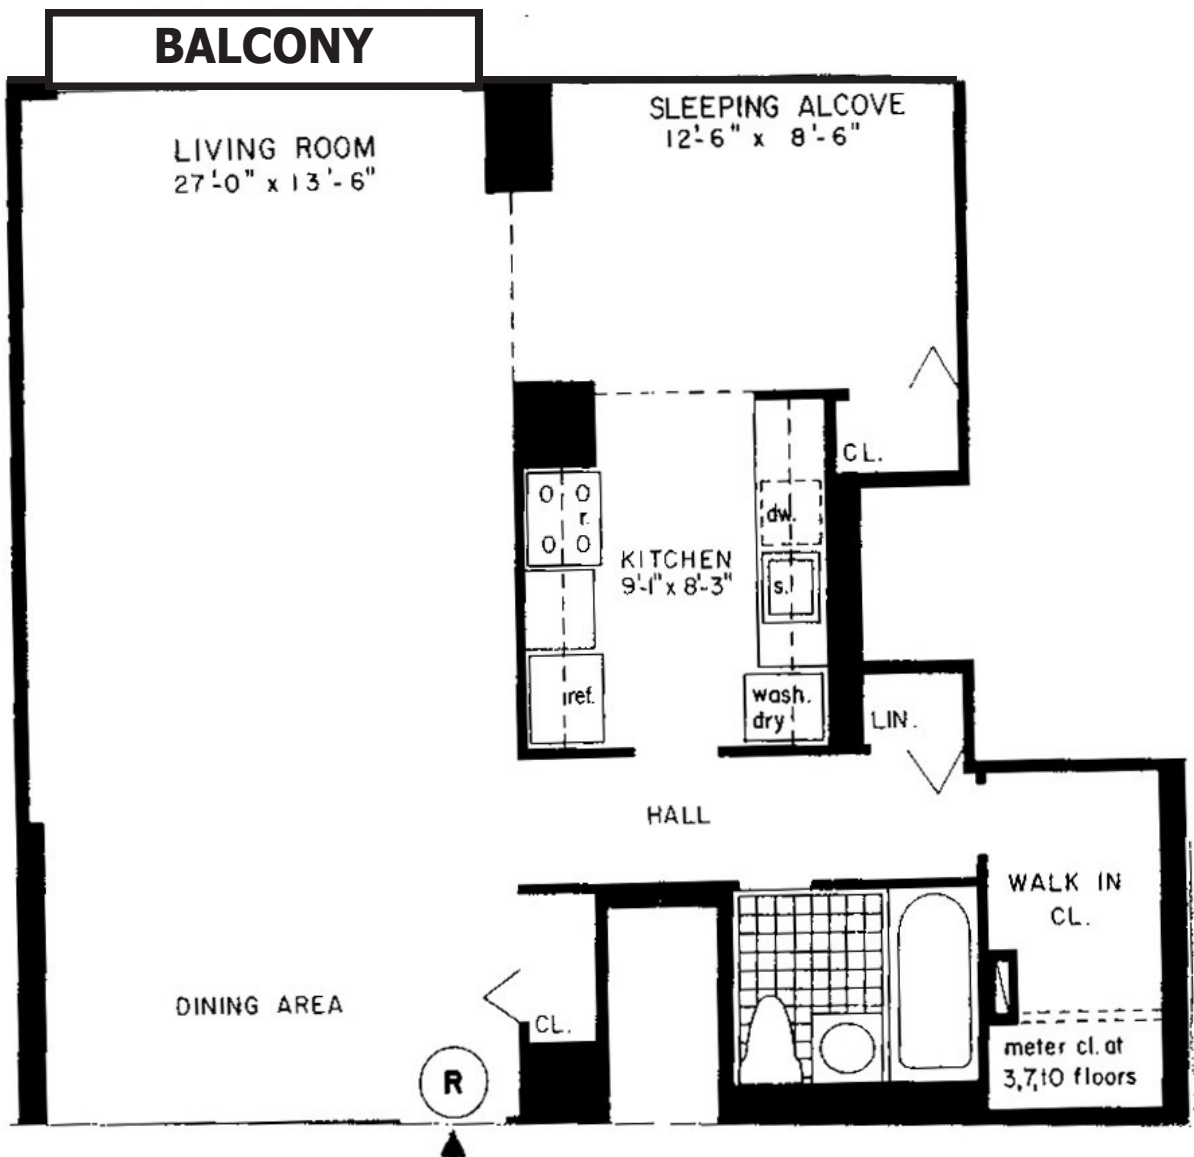

Charles H. Greenthal Property Sales at North Shore Towers

Linda Rappaport
On-Site Real Estate Broker
(718) 423-3130 Fax (718) 423-1403
LRappaport@greenthal.com
NSTowers.com

Floor Plan: R Studio

Square Feet: 682

*All dimensions are approximate. Some residences may have been altered and do not conform to this basic floor plan.