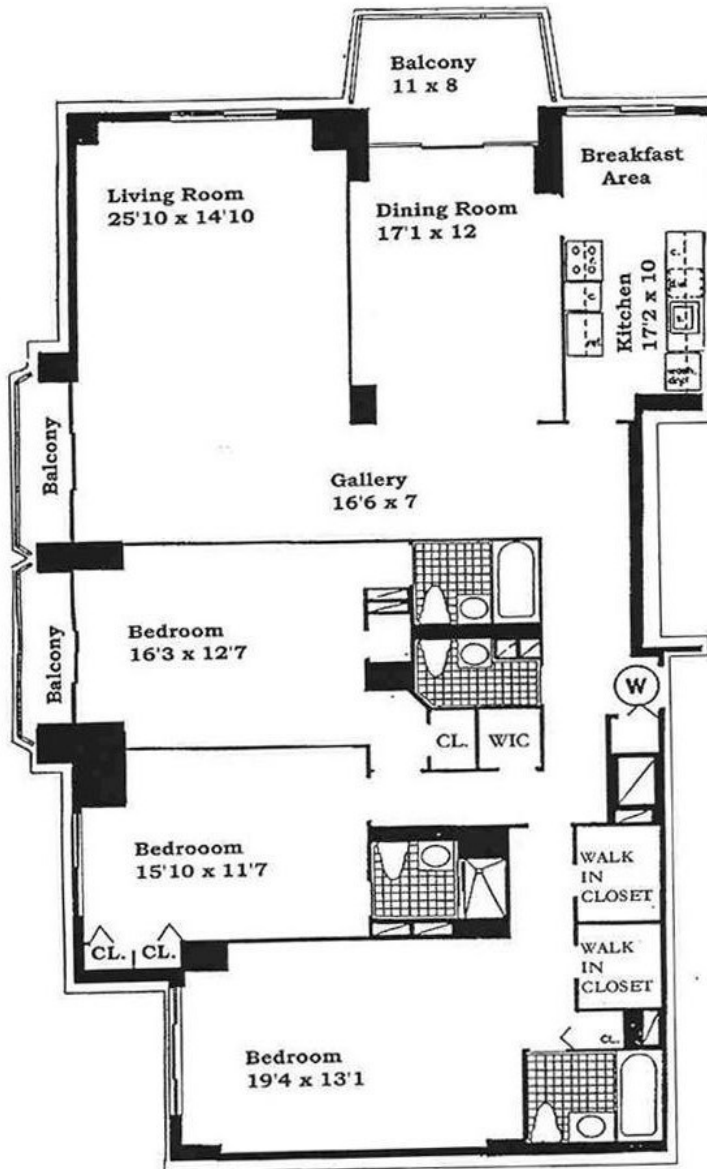

Charles H. Greenthal Property Sales at North Shore Towers

Linda Rappaport
On-Site Real Estate Broker
(718) 423-3130 Fax (718) 423-1403
LRappaport@greenthal.com
NSTowers.com

Floor Plan: W 11-33

Square Feet: 1,993

*All dimensions are approximate. Some residences may have been altered and do not conform to this basic floor plan.