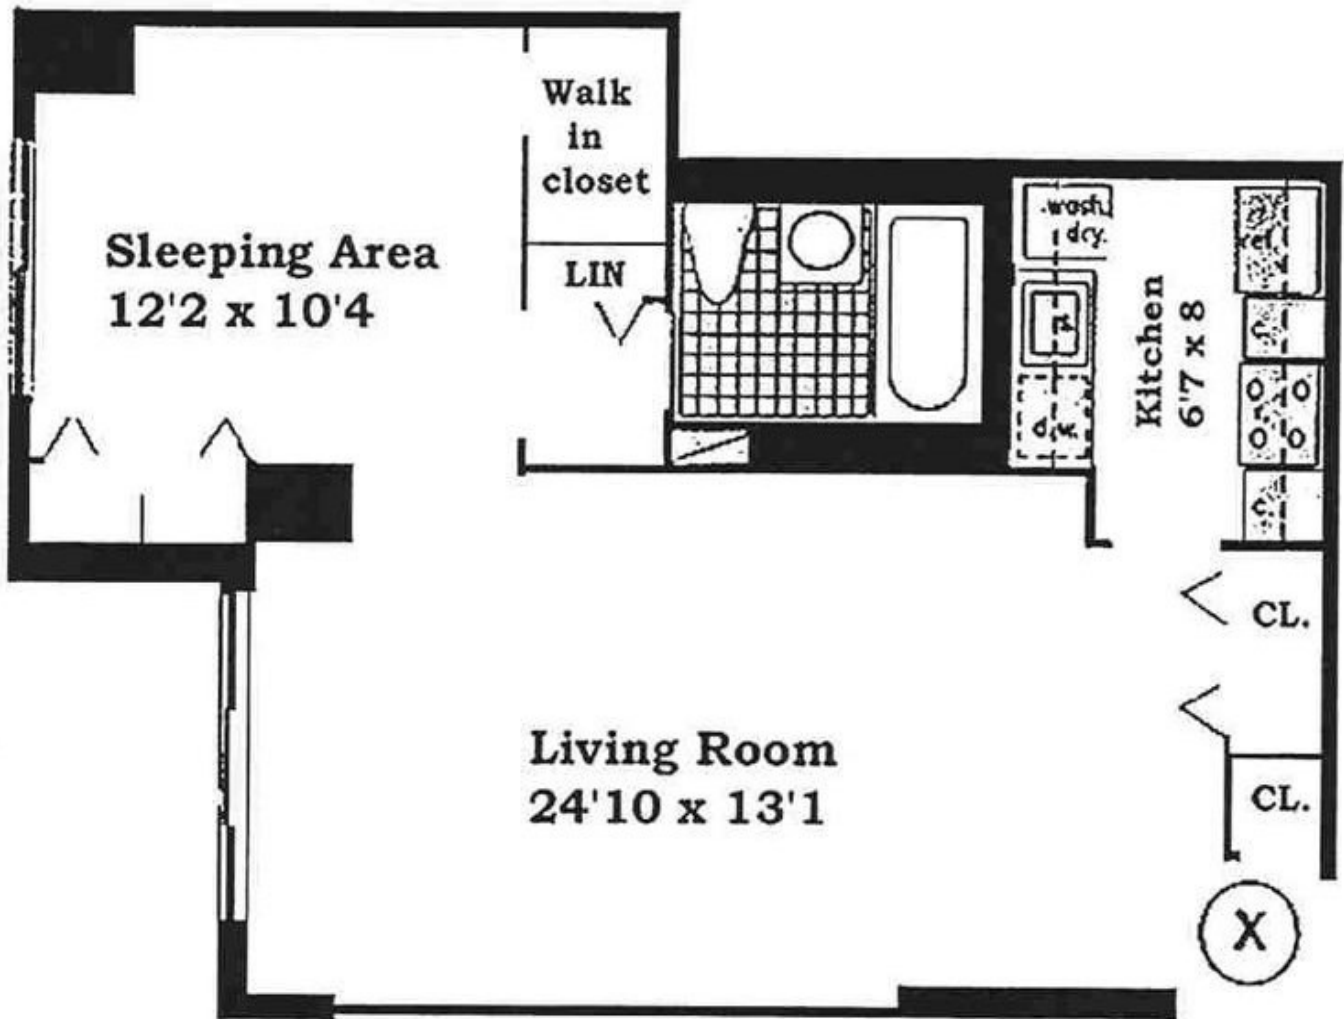

Charles H. Greenthal Property Sales at North Shore Towers

Linda Rappaport
On-Site Real Estate Broker
(718) 423-3130 Fax (718) 423-1403
LRappaport@greenthal.com
NSTowers.com

Floor Plan: X 1-10

Square Feet: 637

Floors 1 thru 10

*All dimensions are approximate. Some residences may have been altered and do not conform to this basic floor plan.